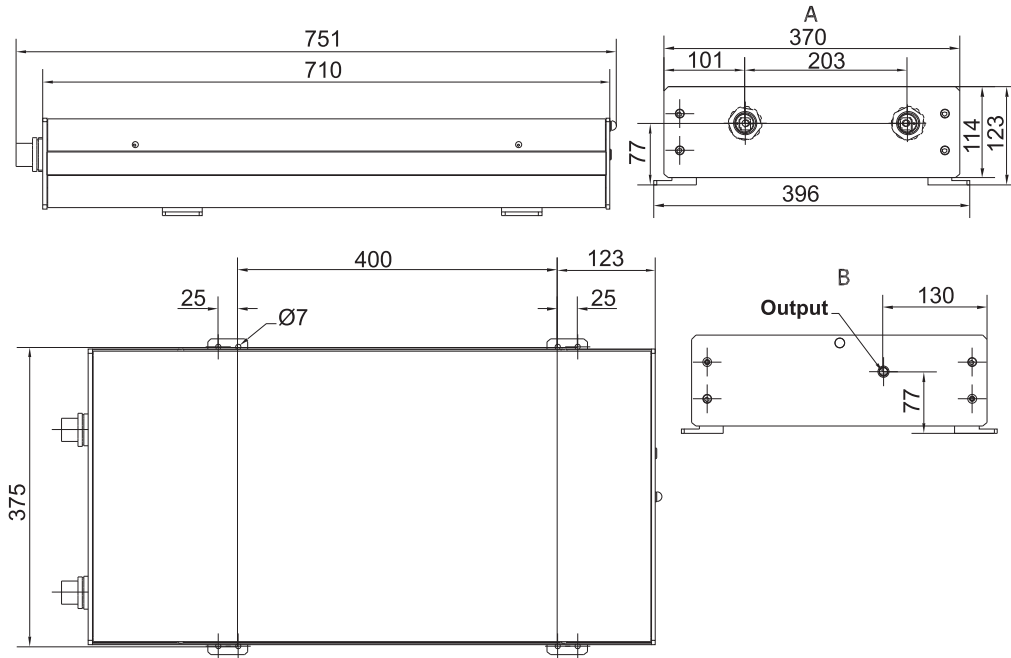

# Q-switched DPSS UV Techno35 model laser outline drawing

## Laser head outline drawing