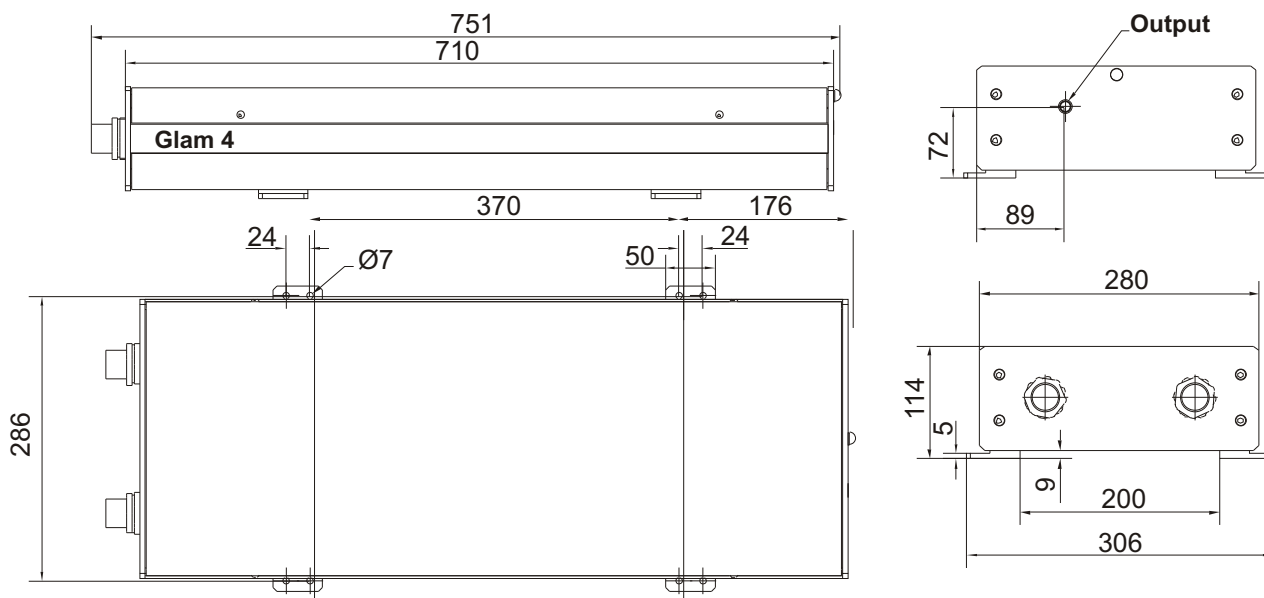

Q-switched DPSS UV Glam 4 model laser outline drawing

Laser head outline drawing

Power supply outline drawing

www.ekspla.com

Specifications are subject to changes without advance notice